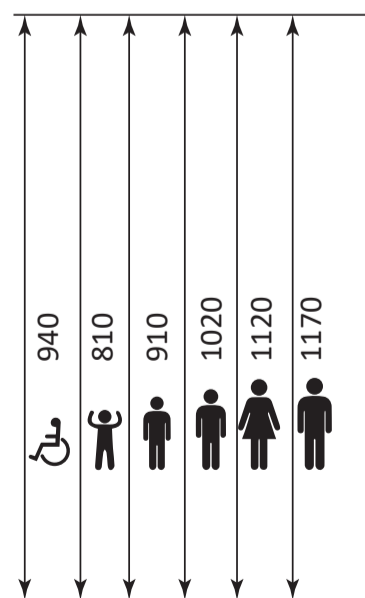

### Specifications

Product Name	Manual Soap Dispenser 1000ML - White
Product Code	DSDR0045
Type	Manual
Material	ABS Plastic
Capacity	1000 ML
Colour	White
Variety of Liquids	Liquid Soap, Shampoo, Conditioner & Lotion
Drop Volume	1-1.5 ML per one Time
Fitting	Wall Mounted
Weight	500 gm ( Unboxed ) 580 gm ( Boxed )
Features	Key Lock System

### RECOMMENDED MOUNTING HEIGHT

All dimensions are in mm