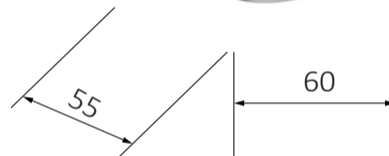

Dolphy Australia
The sign of quality

DSDR0013

Specifications

Product Name	Soap Dispenser 300ML - Transparent Black
Product Code	DSDR0013
Type	Manual
Material	ABS Plastic
Capacity	300 ML / Unit
Colour	Black
Variety of Liquids	Liquid Soap, Shampoo, Conditioner & Lotion
Drop Volume	1-1.5 ML per one Time
Fitting	Wall Mounted
Weight	165 gm (Unboxed) 200 gm (Boxed)
Features	Lockable lid (key provided)

All dimensions are in mm