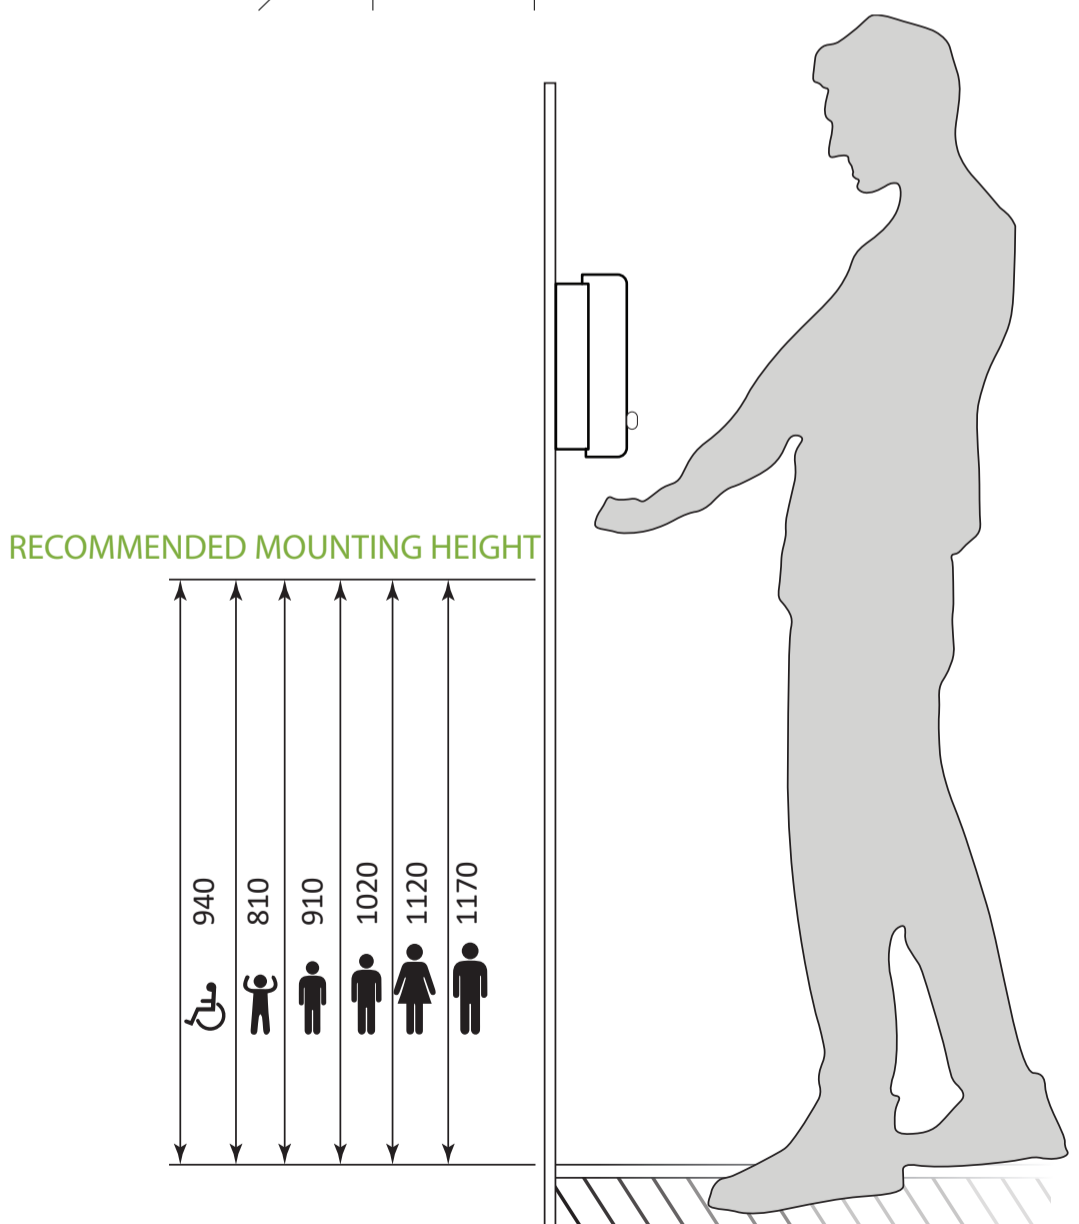

Dolphy Australia
The sign of quality

DSDR0013

Specifications

Product Name	Soap Dispenser 300ML - Transparent Black
Product Code	DSDR0013
Type	Manual
Material	ABS Plastic
Capacity	300 ML / Unit
Colour	Black
Variety of Liquids	Liquid Soap, Shampoo, Conditioner & Lotion
Drop Volume	1-1.5 ML per one Time
Fitting	Wall Mounted
Weight	165 gm (Unboxed) 200 gm (Boxed)
Features	Lockable lid (key provided)

All dimensions are in mm