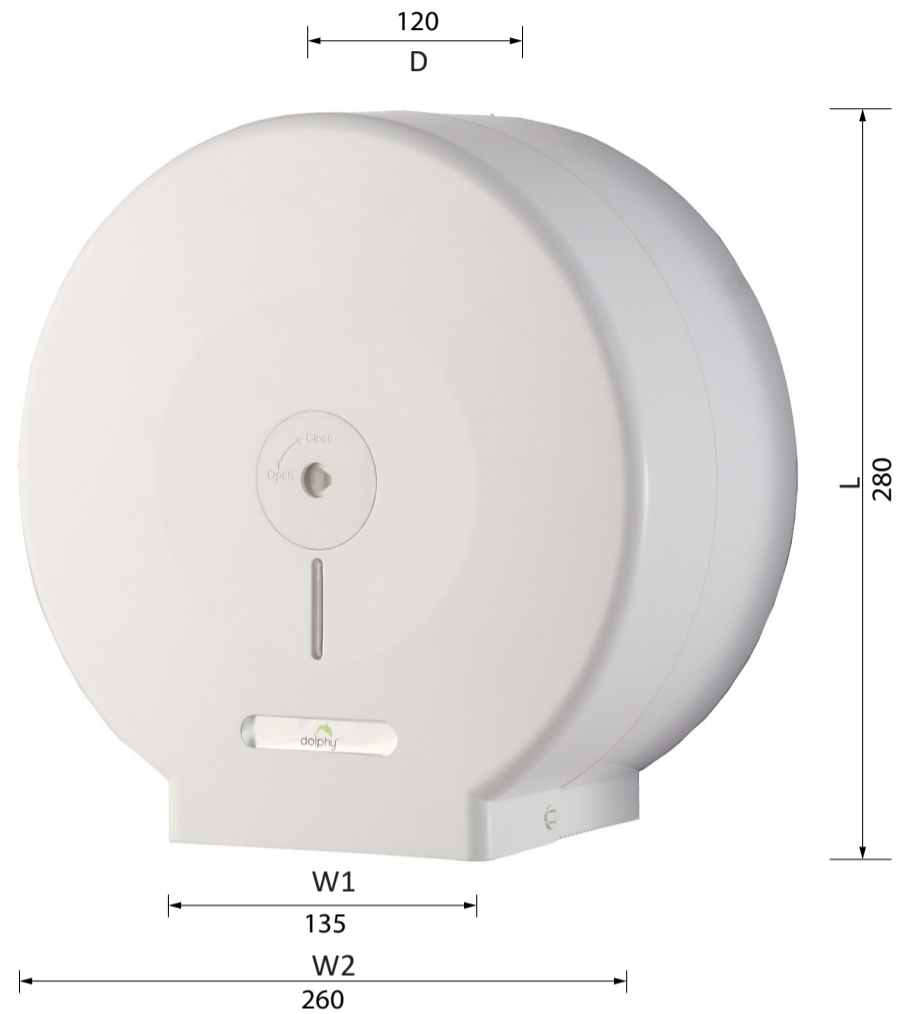

Dolphy Australia
The sign of quality

DTPR0006

Specifications

Product Name	Jumbo Toilet Roll Dispenser - White
Product Code	DTPR0006
Type	Jumbo Toilet Paper Roll
Material	High Impact ABS Plastic
Capacity	Maximum 230 mm Diameter Paper Roll
Colour	White
Fitting	Wall Mounted
Weight	750 gm (Unboxed) 830 gm (Boxed)
Features	Key Lock System

RECOMMENDED MOUNTING HEIGHT

D: Depth
L: Length
W1: Lower Width
W2: Upper Width
All dimensions are in mm