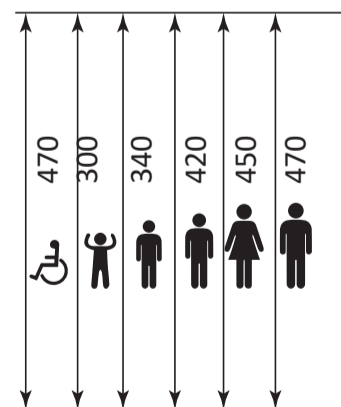

Dolphy Australia
The sign of quality

DTPR0006

Specifications

Product Name	Jumbo Toilet Roll Dispenser - White
Product Code	DTPR0006
Type	Jumbo Toilet Paper Roll
Material	High Impact ABS Plastic
Capacity	Maximum 230 mm Diameter Paper Roll
Colour	White
Fitting	Wall Mounted
Weight	750 gm (Unboxed) 830 gm (Boxed)
Features	Key Lock System

RECOMMENDED MOUNTING HEIGHT

D: Depth
L: Length
W1: Lower Width
W2: Upper Width
All dimensions are in mm