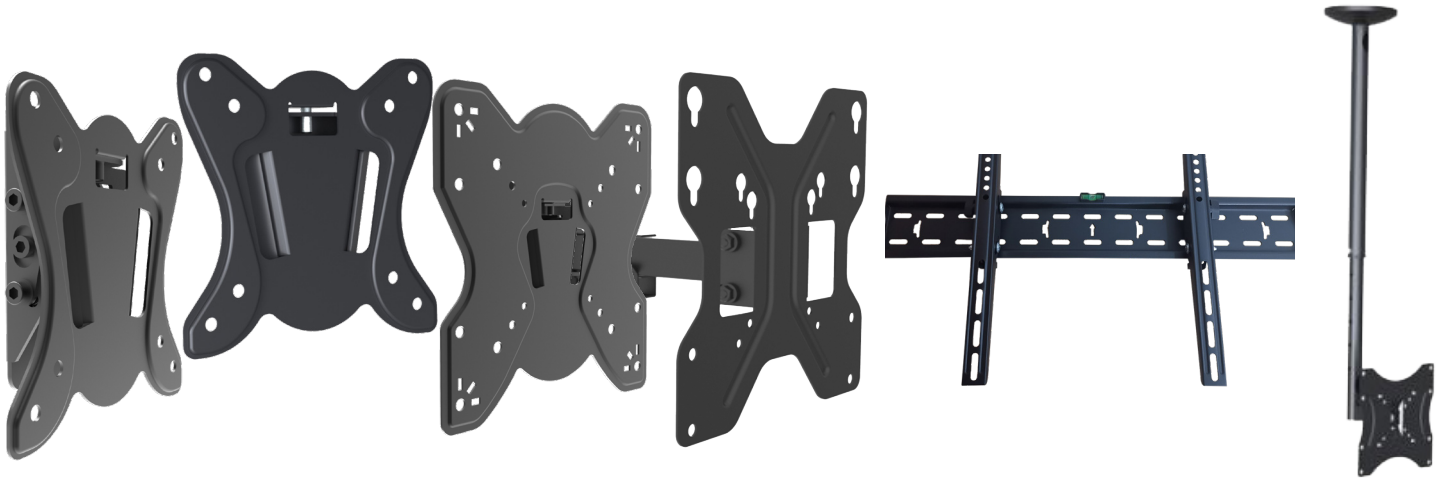

LCD Display Brackets

FLASHVIEW™

LCDBKT-A Series

This series of LCD monitor and television wall and ceiling brackets each have a sturdy frame with a satin black finish, being able to fit screens of any size from 13" to 70". Each model includes screws & wall plugs for fitting to the wall, screws & washers for mounting the monitor, and all other required adjustment tools / bracket accessories where applicable.

- Supports screen sizes from 13" to 70"
- Wide range of VESA mounts supported
- Up to 50kg load capacity
- Tilt adjustable for optimal viewing position
- Select models with $\pm 90^\circ$ swivel rotation
- Aluminium construction with satin black finish

Technical Specifications

Model	LCDBKT-A15F	LCDBKT-A15T2	LCDBKT-A25T	LCDBKT-A30TS2	LCDBKT-A35C	LCDBKT-A50T2
Product Image						
Screen Size	13-30"	13-30"	17-42"	17-42"	23-42"	37-70"
Load Capacity	15kg	15kg	25kg	30kg	35kg	50kg
Distance to Wall/Ceiling	15mm	38mm	38mm	68-190mm	600-850mm	43mm
Tilt	-	$\pm 8^\circ$ to -8°	$\pm 8^\circ$ to -8°	$\pm 15^\circ$	$\pm 15^\circ$	$\pm 12^\circ$
Swivel	-	-	-	$\pm 90^\circ$	$\pm 90^\circ$	-
VESA Mount	75 / 100	75 / 100	75 / 100 / 200	200 / 200x100 / 100 / 75	200 / 200x100 / 100 / 75 / 50	600x400