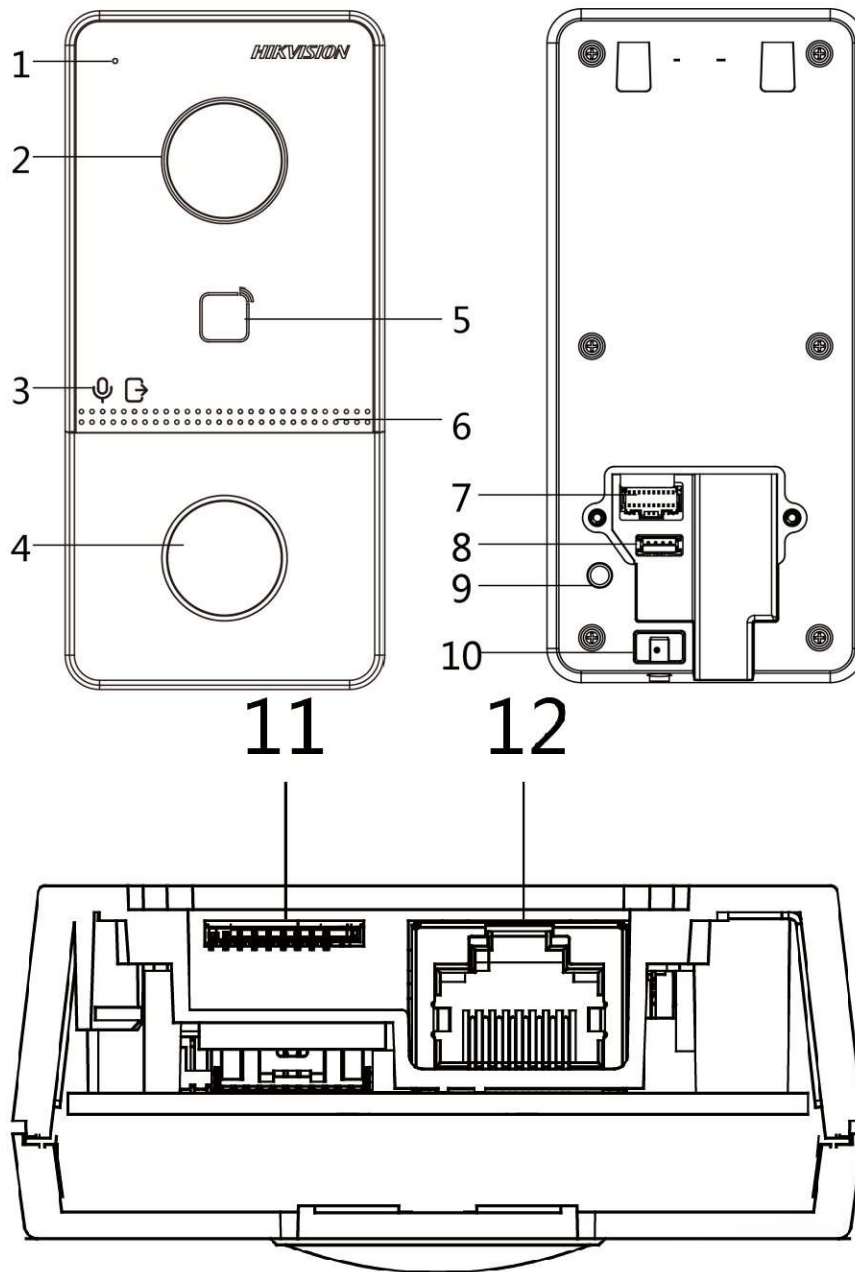

Lock control	1 relay, Max. 30 VDC 2 A
Door contact input	1
General	
Button	1 physical button
Installation	Surface mounting
Indicator	2
Weight	Net weight: 0.190 kg Gross weight: 0.414 kg
Protective level	IP65
Working temperature	-40 °C to 55 °C(-40 °F to 131 °F)
Working humidity	10% to 95% (no-condensing)
Dimension (W × H × D)	138 mm × 65 mm × 27 mm (5.4" × 2.6" × 1.1")
Battery	/
Application environment	Outdoor
Power consumption	< 10 W
Power supply	
Language	English, Arabic, European French, Russian, European Spanish, Latin American Spanish, Italian, German, Polish, Turkish, Portuguese, Brazilian Portuguese, Uzbek, Kazakh, Czech, Hungarian, Dutch, Romanian, Bulgarian, Ukrainian, Croatian, Serbian, Greek, Lithuanian, Estonian, Latvian, Norwegian, Danish, Slovenian, Slovak, Hebrew, Swedish, Finnish, Mongolian, Vietnamese, Traditional Chinese(Taiwan), Latin American Spanish

• Physical Interface

No.	Description	No.	Description
1	Microphone	7	Terminals
2	Camera	8	Debugging Port
3	Indicator	9	TAMPER
4	Button	10	Set Screw
5	Card Reading Area	11	TF Card Slot (Reserved)
6	Loudspeaker	12	Network Interface

▪ **Available Model**

DS-KV6113-WPE1(C)

▪ **Dimension**