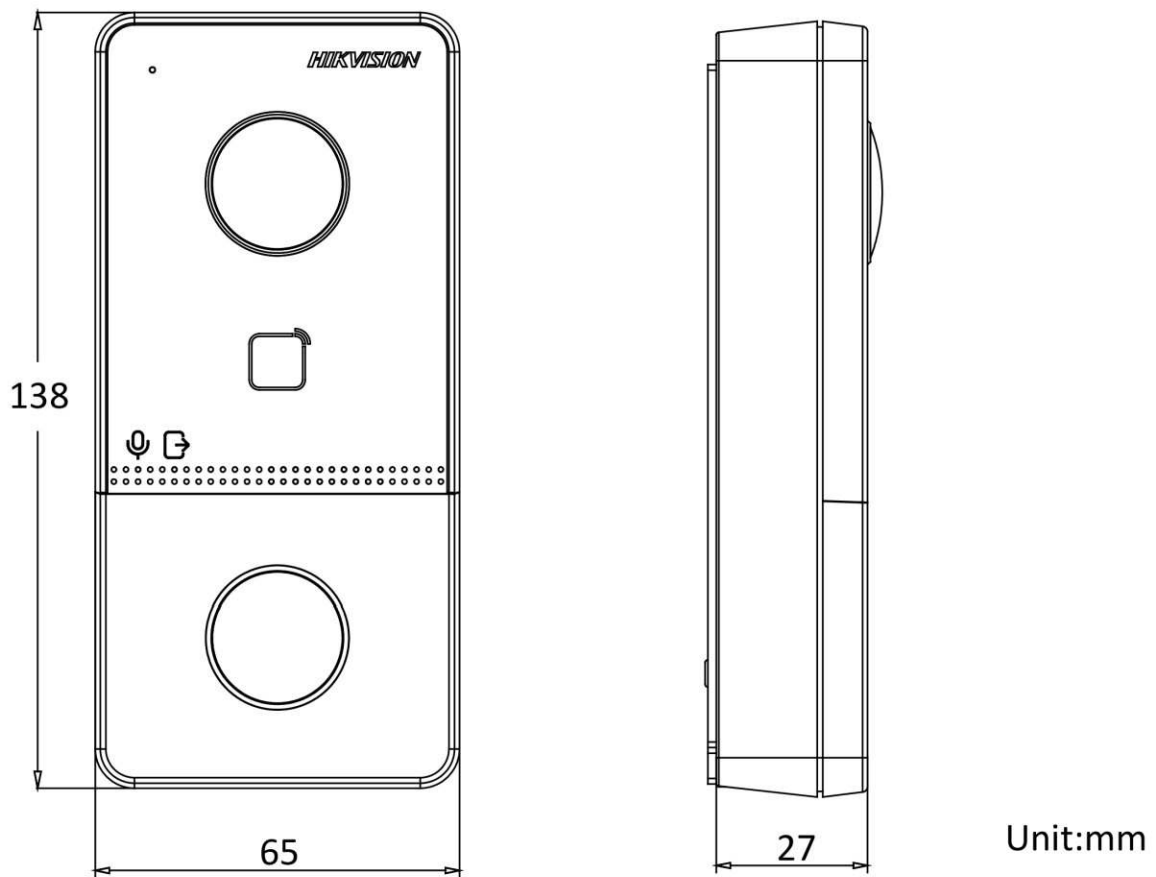

- Accessory
- Optional

DS-KAW50-1	DS-KABV6113-RS	DS-KAW50-1N	DS-KABV6113-A