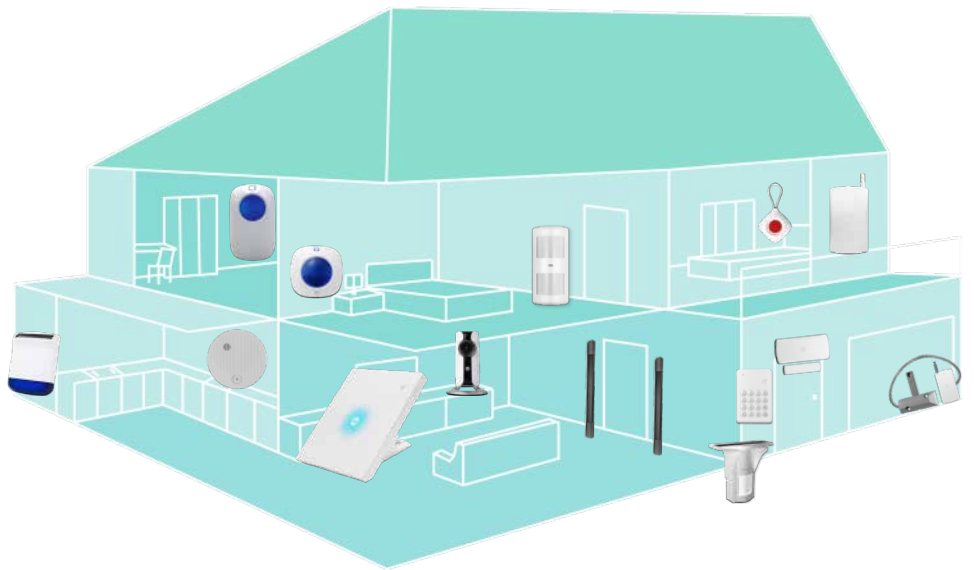

Watchguard 2020™
Wireless WiFi Alarm Pack

Watchguard 2020™
Wireless 3G Alarm Pack

Expand your security with the Watchguard 2020™ Wireless Accessories range.

The Watchguard 2020™ Alarm System can be customised to fit perfectly into any home, leaving no point of entry or potential fire/water hazards uncovered.

Explore everything that the Wireless Accessories range has to offer, including:

PIR Sensors

Detect any movement while the system is armed with a PIR sensor. Available in pet-immune, 360° and solar-powered outdoor models.

Door & Window Reed Switches

Cover any point of entry with a magnetic reed switch. Available in door/window and roll shutter door models.

Strobe Sirens

Emit a loud siren and flashing lights when activated. Available in compact and solar-powered outdoors models.

Detectors

Monitor against hazards with these specialised devices, including fire, glass break and flood detectors.

Access & Alarm Control

Besides the mobile app, the system can also be enabled and disabled via remote control, panic button and keypad.